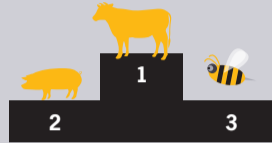

50%

of the bee species in Germany are threatened with extinction.

On average, each German eats

1kg

of Honey each year.

80%

of native plant species need to be pollinated by honey bees.

After cows and pigs, **bees** are the third most important animal kept by man.