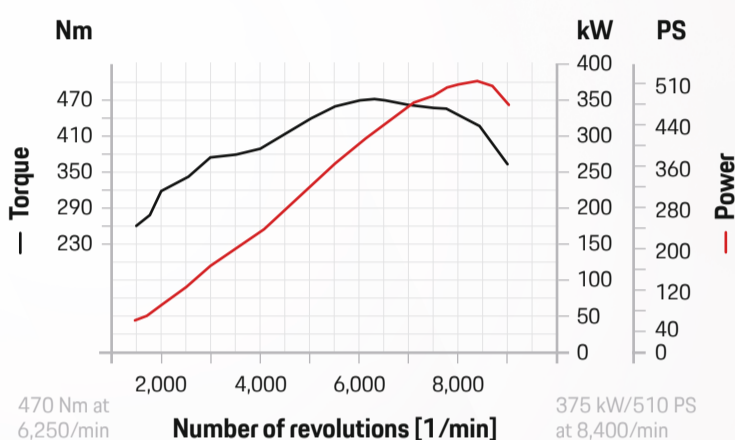

## > Technical specifications

Engine  
**3,996 cm<sup>3</sup>**  
Natur. aspirated six-cylinder boxer

Power  
**375 kW (510 PS)**  
at 8,400 rpm

Top speed  
**310 km/h**

## Power and torque

## > Dimensions

Wheelbase: **2,457 mm**  
Empty weight (DIN): **1,465 kg**

Length (mm):  
**4,562**

Width (mm):  
**1,852**

Height (mm):  
**1,250**