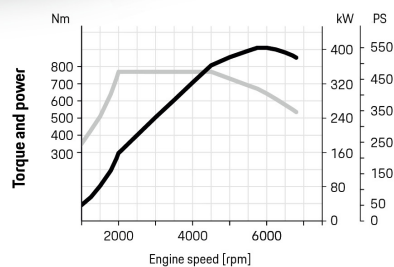

Facts and figures

Porsche Cayenne Turbo Coupé

Performance – Technical data